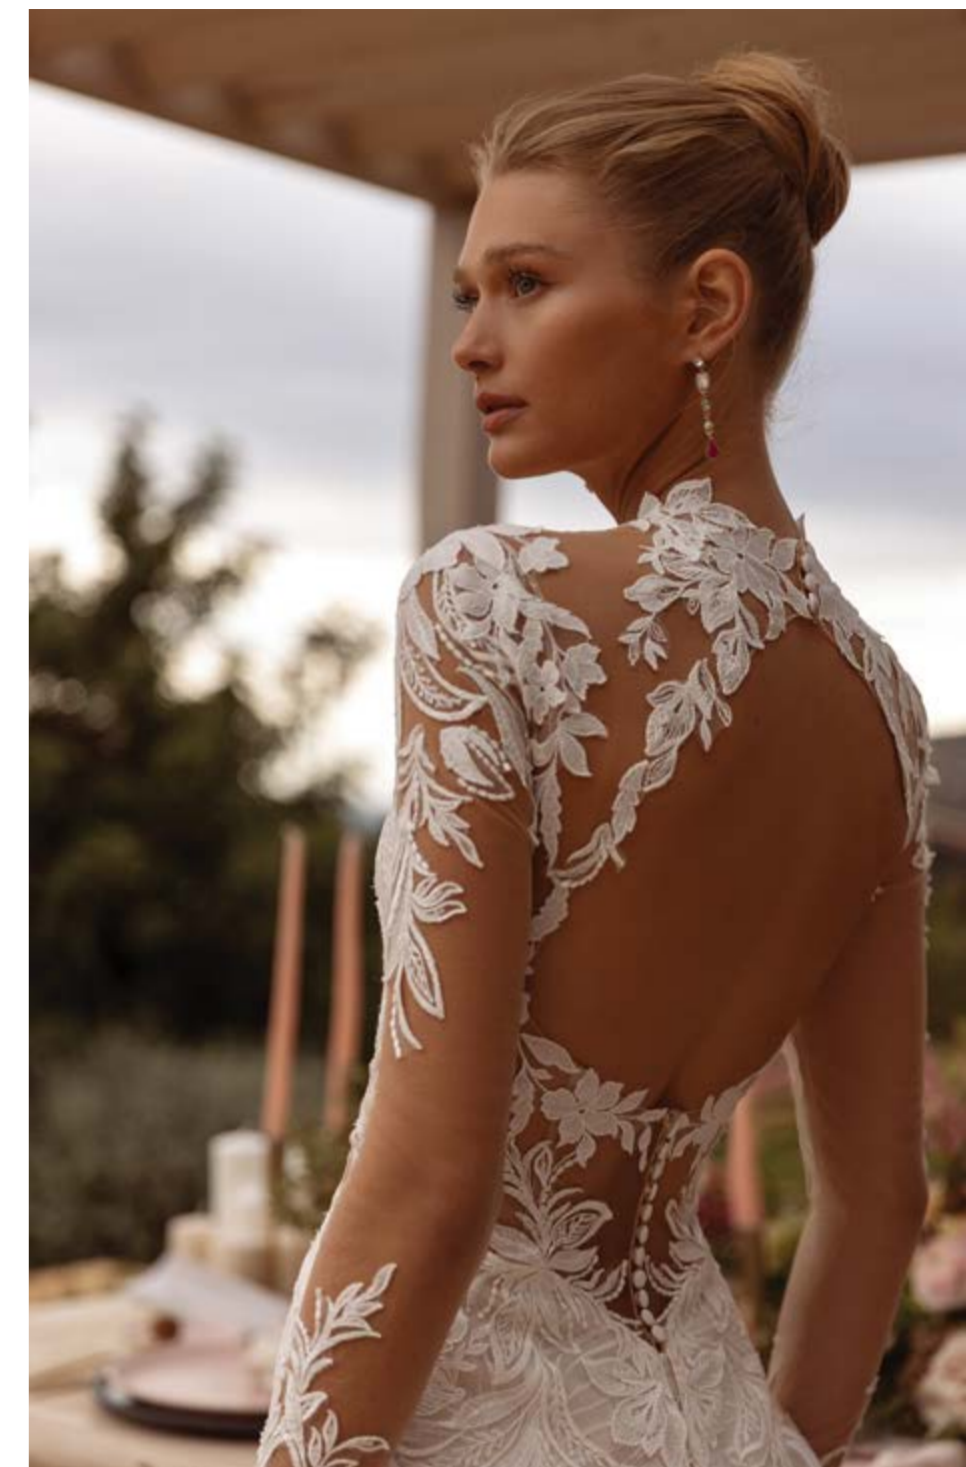

DEMETRIOS
DESTINATION ROMANCE

A woman in a white wedding dress is seated at an outdoor table. The table is elegantly set with a large, lush floral centerpiece featuring pink and white roses, greenery, and tall, thin pink candles. The setting is outdoors, with a blurred background of trees and foliage. The woman is looking towards the camera with a slight smile, her hand resting near her face. The overall mood is romantic and sophisticated.

THE
Sky Blush
collection

bridal designs for
contemporary celebrations
and forever moments

EMBROIDERED LACE
IVORY/SHEER/NUDE/NATURAL, IVORY/SHEER/NATURAL,
IVORY/NUDE/NATURAL, IVORY/NUDE, IVORY/SHEER,
IVORY/SHEER/NUDE, IVORY/NATURAL, IVORY, WHITE
PHOTOGRAPHED IN IVORY/SHEER/NUDE/NATURAL