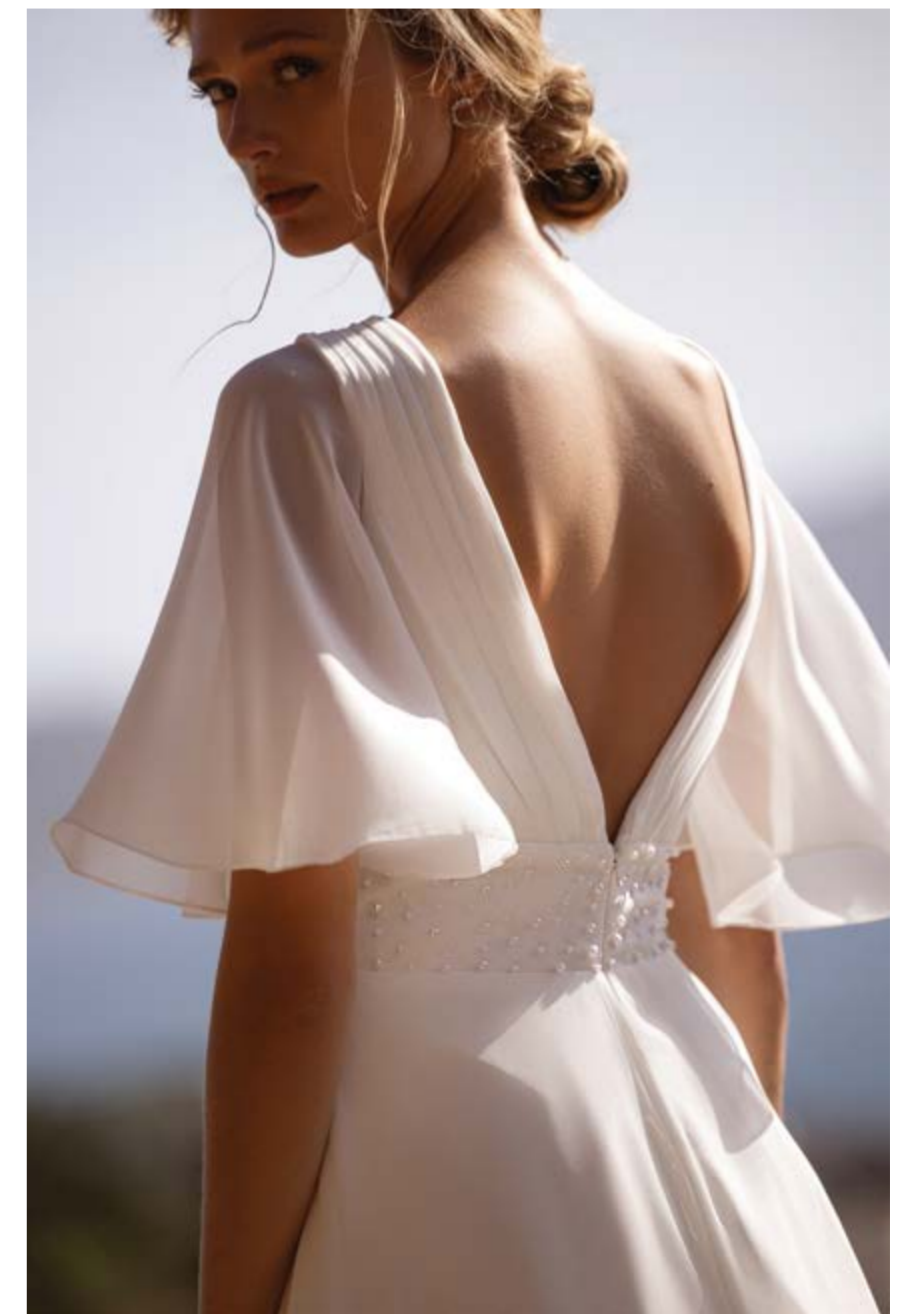

DR403

CHIFFON
IVORY, WHITE

PHOTOGRAPHED IN IVORY