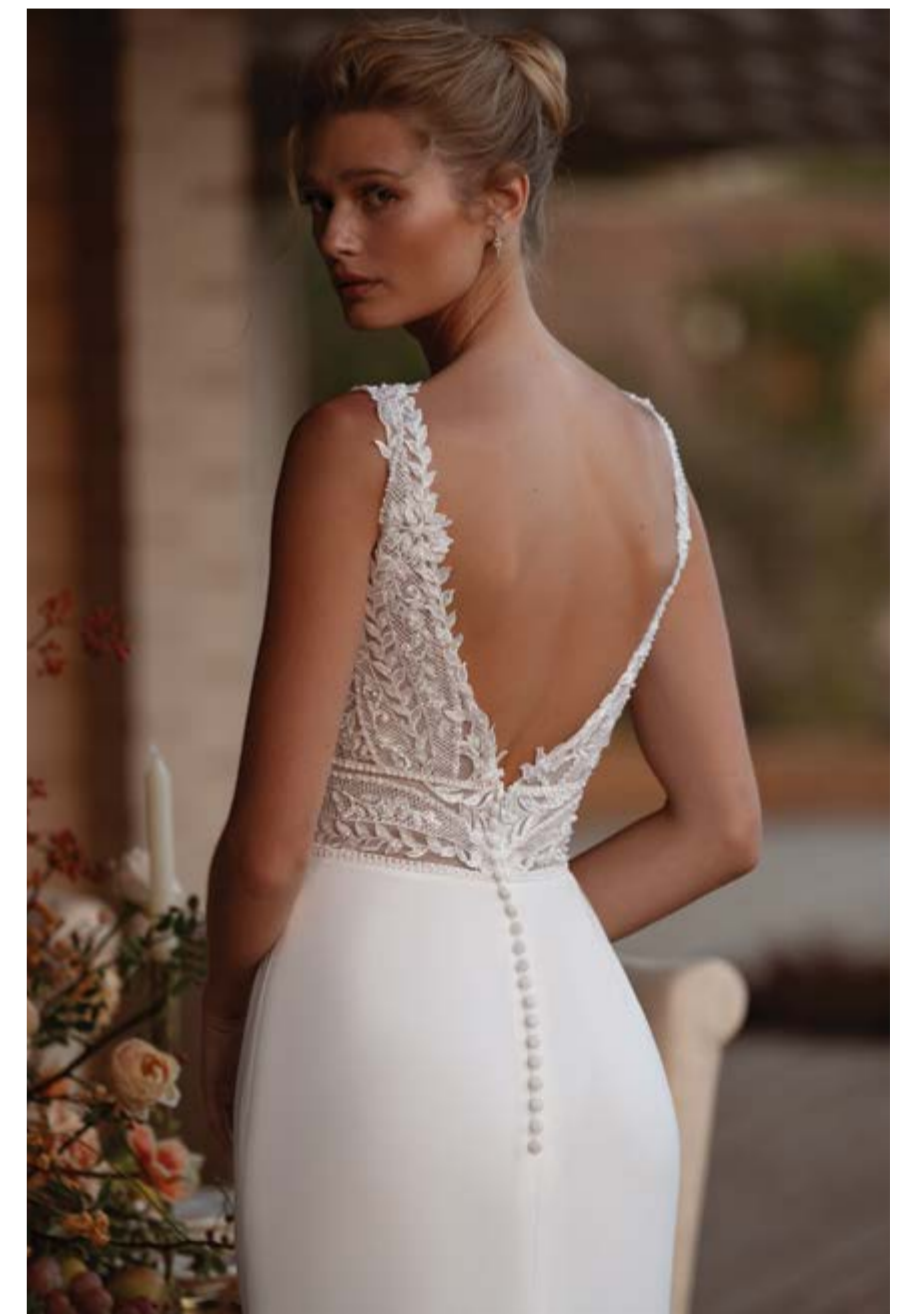

DR396

CREPE, BEADED LACE
IVORY/SHEER/NATURAL, IVORY/SHEER,
IVORY/NATURAL, IVORY, WHITE

PHOTOGRAPHED IN IVORY/SHEER/NATURAL