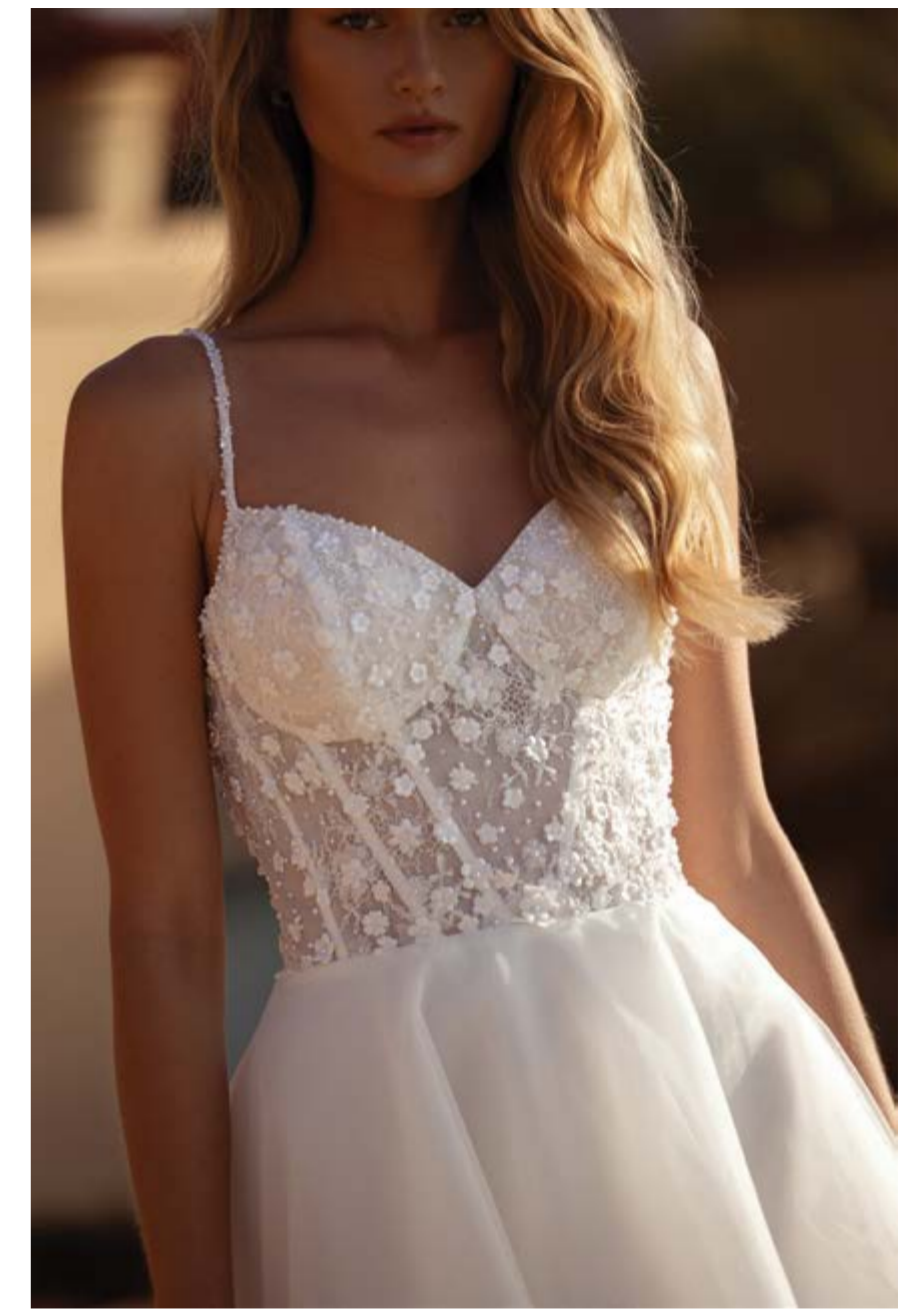

DR409

BEADED LACE, ORGANZA
IVORY/SHEER/NATURAL, IVORY/SHEER,
IVORY/NATURAL, IVORY, WHITE

PHOTOGRAPHED IN IVORY/SHEER/NATURAL

DR410

BEADED LACE, TULLE
IVORY/SHEER, IVORY, WHITE

PHOTOGRAPHED IN IVORY/SHEER

DR411