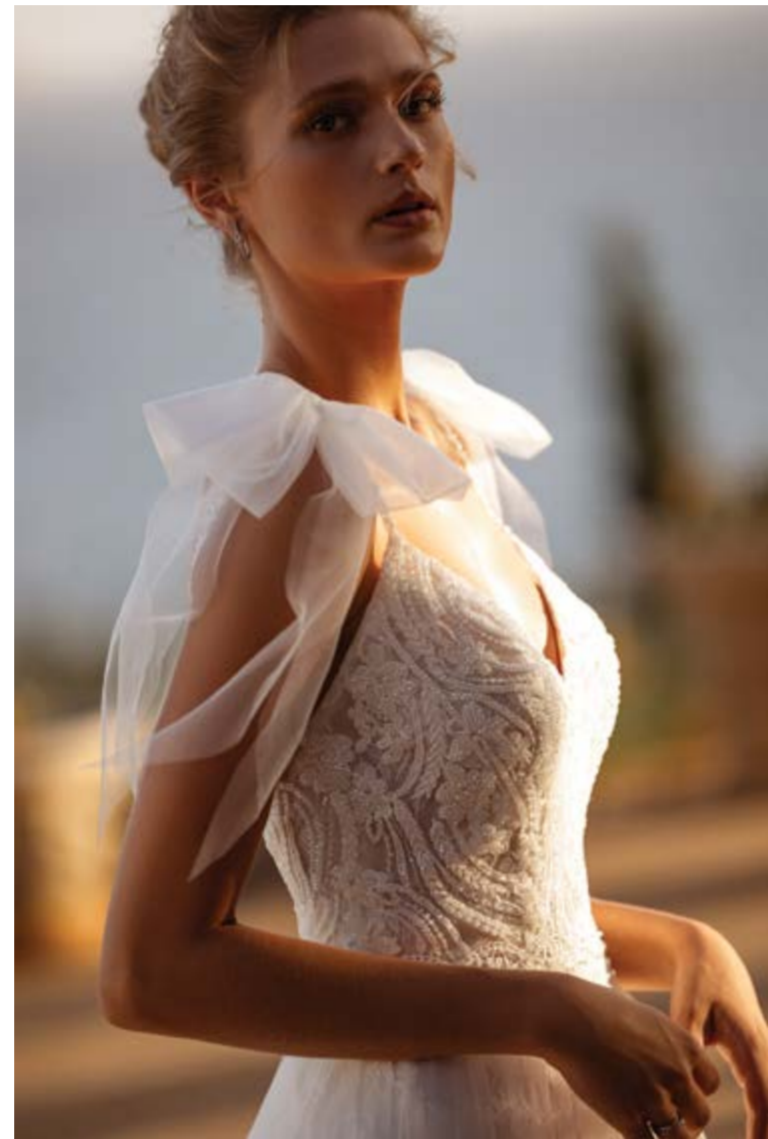

PHOTOGRAPHED IN IVORY/SHEER

BEADED LACE, TULLE, LACE UNDERLAY
IVORY/SHEER, IVORY, WHITE
DETACHABLE BOWS INCLUDED

DR394