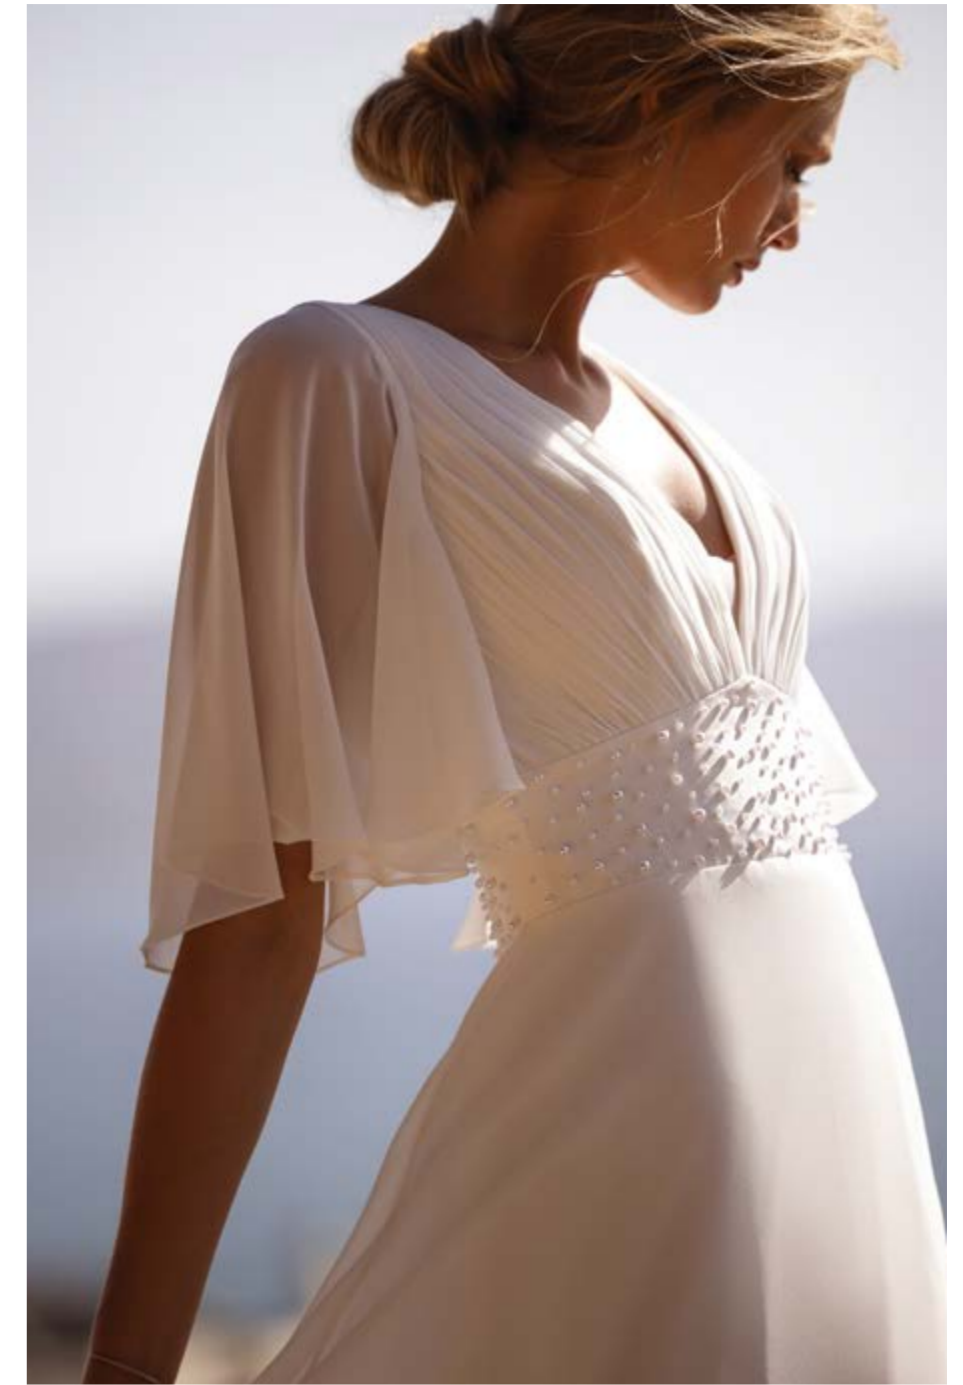

DR403

CHIFFON
IVORY, WHITE

PHOTOGRAPHED IN IVORY